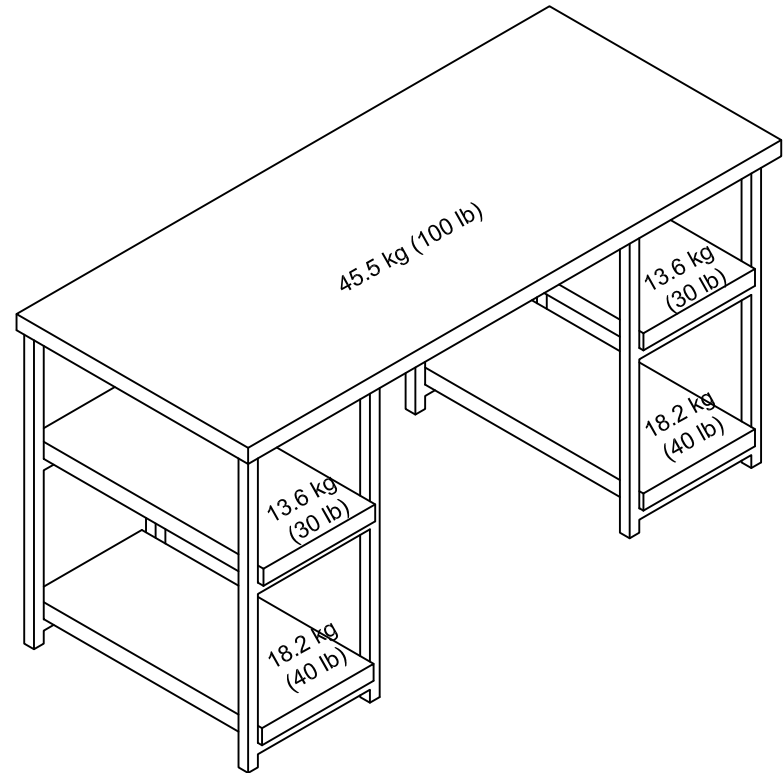

Desk

9895096COM,9895857COM

Wood Breakdown:
PB 86.6% & MDF 0%.
Total storage:6.3 cubic feet

Overall Product Size:
54" W x 23.5" D x29" H
137.2cm W x 59.7cm D x 73.7cm H

Maximum Weight Capacities
Unit Weight: 74.5 lbs. (33.8 kg)