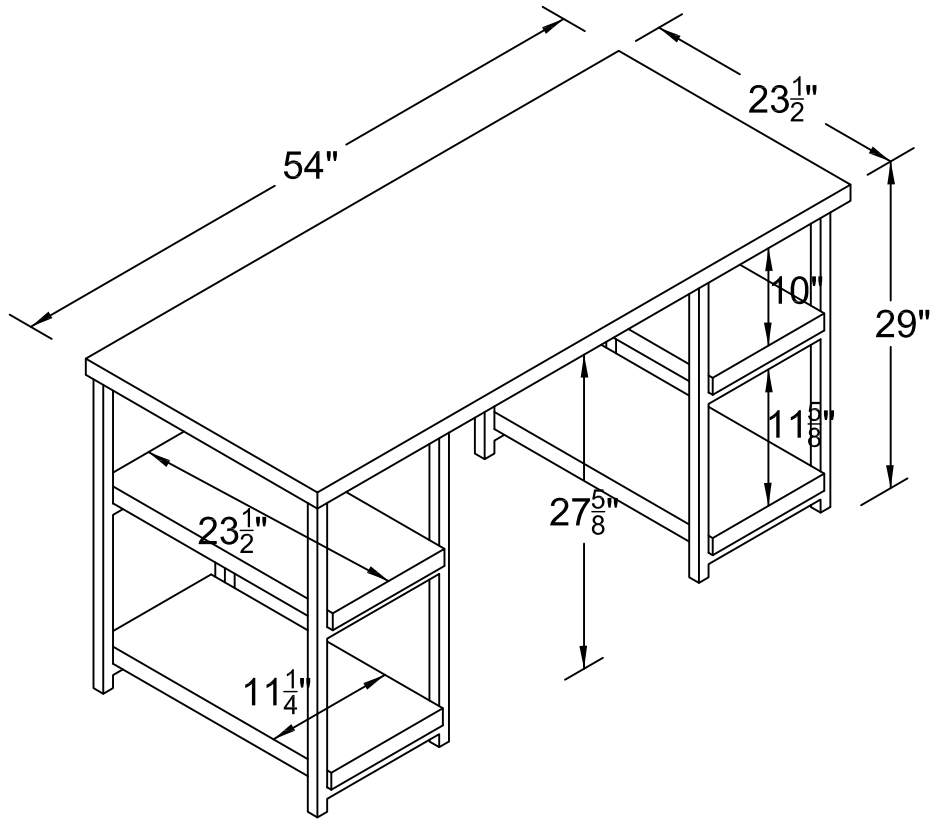

Desk

9895096COM,9895857COM

Wood Breakdown:
PB 86.6% & MDF 0%.
Total storage:6.3 cubic feet

Overall Product Size:
54" W x 23.5" D x29" H
137.2cm W x 59.7cm D x 73.7cm H

Maximum Weight Capacities
Unit Weight: 74.5 lbs. (33.8 kg)